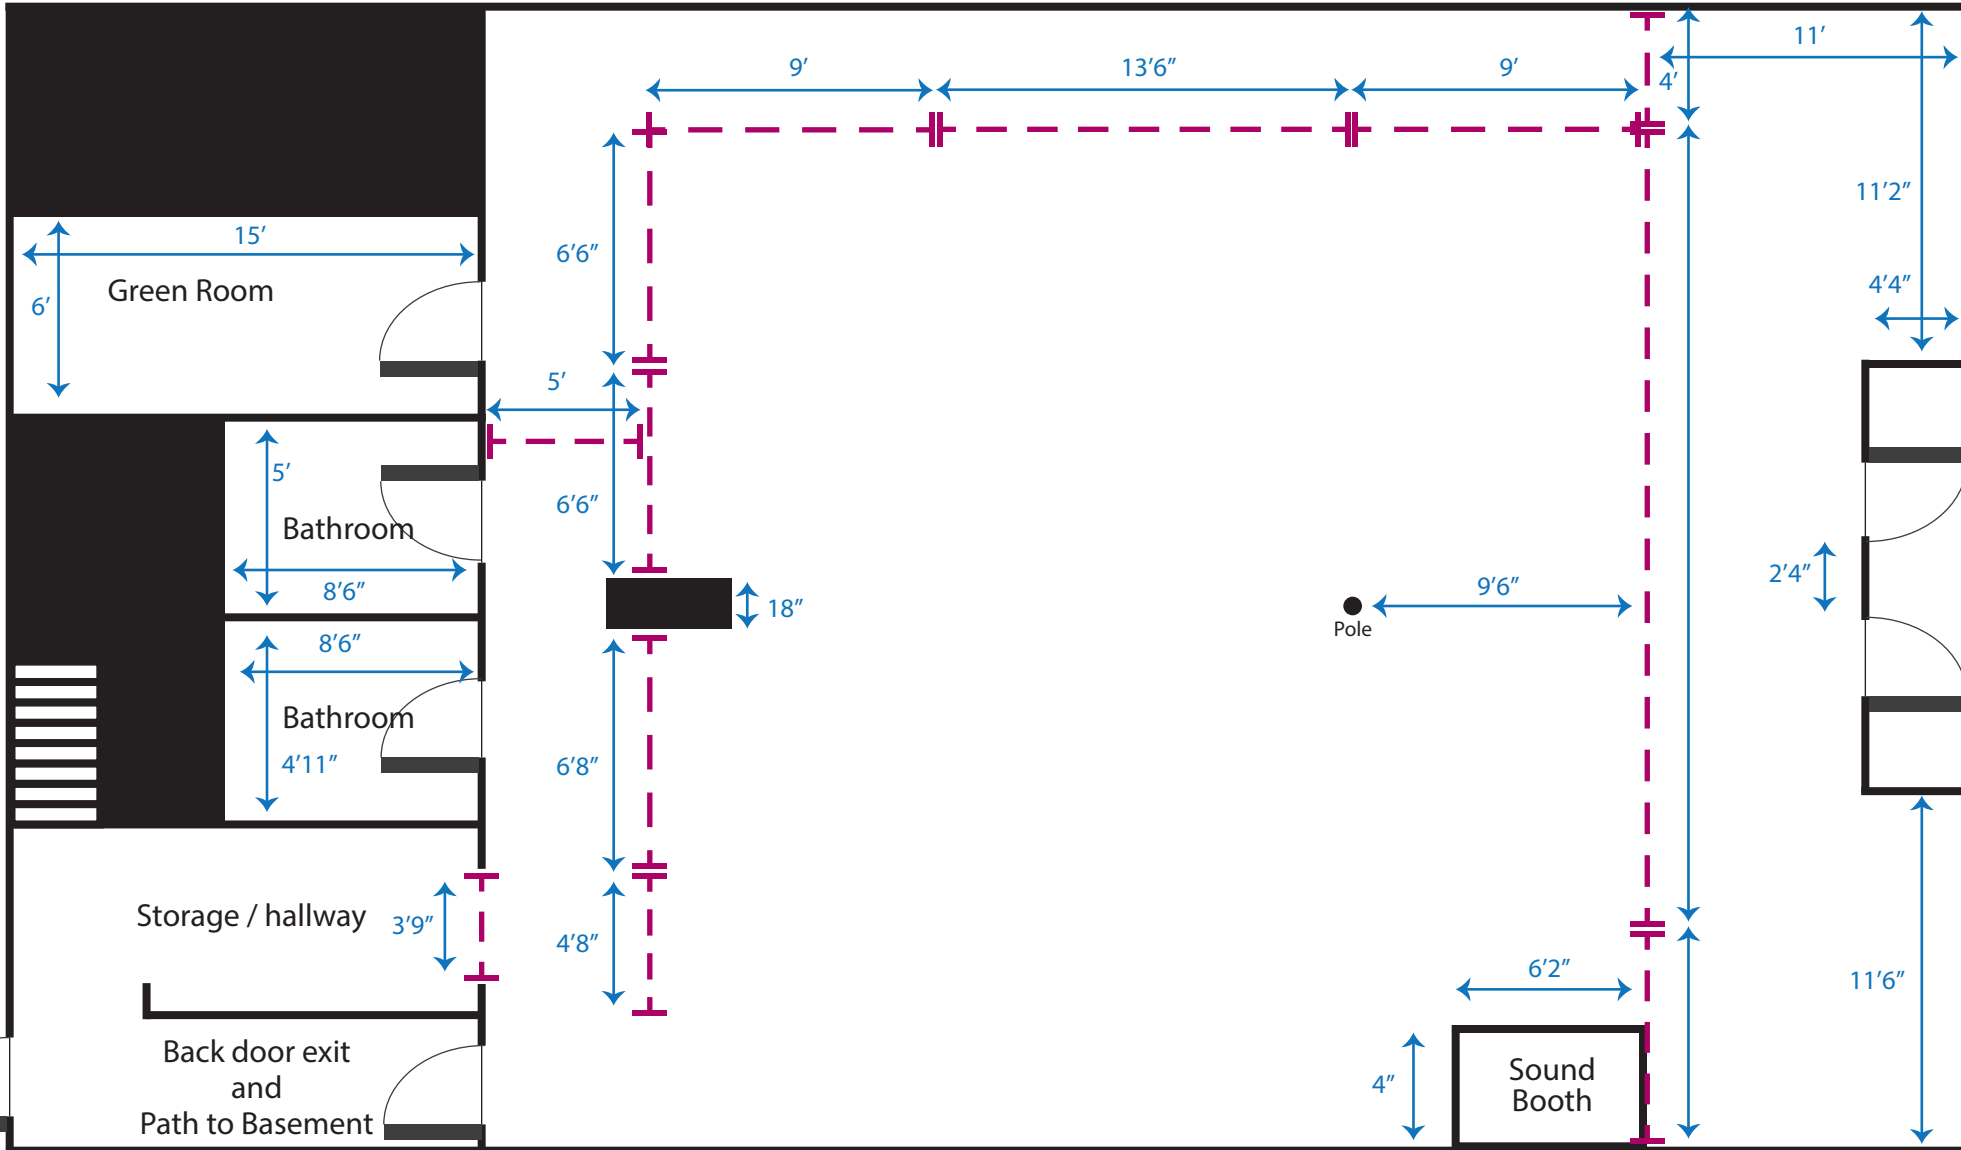

# Dog Story Theater Floorplan

**Dog Story  
Theater**

**KEY:**  
 = curtains